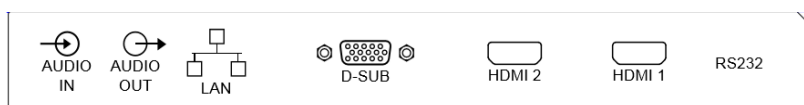

DS-D5055UC 54.6" 4K Monitor

Key Features

- Designed for surveillance, high reliability and stability
- 4K resolution is 4 times 1080P can own broader view and more abundant details
- IPS panel, display picture perfectly
- HDMI support up to 4K@60Hz
- Multiple inputs: HDMI, VGA, RJ45, USB
- Build-in speaker, Audio 8W*2
- Narrow front Bezel

Interfaces

NO.	Description
1	RS232
2	HDMI 2.0*2
3	VGA
4	LAN
5	Audio out
6	Audio in
7	USB3.0*1 /USB2.0*1

Specifications

Model	DS-D5055UC	
Backlight	D-LED	
Screen Size	54.6 inch	
Pixel Pitch	0.315mm (H) * 0.315mm(W)	
Max Resolution	3840 * 2160	
Brightness	400 cd/m ² (Typ.)	
Contrast	1200:1	
Response Time	8ms	
Color	1.07billion	
Active Area	1209.6mm(H) * 680.4 mm(V)	
Viewing Angle	Horizontal 178°, Vertical 178°	
Interfaces	HDMI 2.0	2
	VGA	1
	LAN	1
	Audio out	1
	Audio in	1
	USB3.0*1 /USB2.0*1	2
	RS232	1
Power Supply	AC 100~240V, 50/60 Hz	
Power Consumption	≤180W	
Standby Power Consumption	0.5W	
Loudspeaker	8W*2	
Working Temperature	0°C ~ 40°C	
Working Humidity	20% - 80%RH(No Condensation)	
Storage Temperature	-20°C ~ +60°C	
Storage Humidity	10% - 90%RH(No Condensation)	
Color of Casing	Black	
VESA	400mm*200mm/400mm*400mm	
Dimensions(W*H*D)	1239.2mm*711.6mm*61.7 mm	
Packing Dimensions(W*H*D)	1365mm*864mm*185 mm	
Gross Weight	20.7kg	
Net Weight	16Kg	
Accessories	Power cord	1
	Battery	1
	Remote Control	1
	User manual	1
	HDMI cable	1
Bracket	Pedestal	NA
	Wall mounted	Optional DS-DM4255W
*Note	All specifications mentioned above are subject to the actual product	